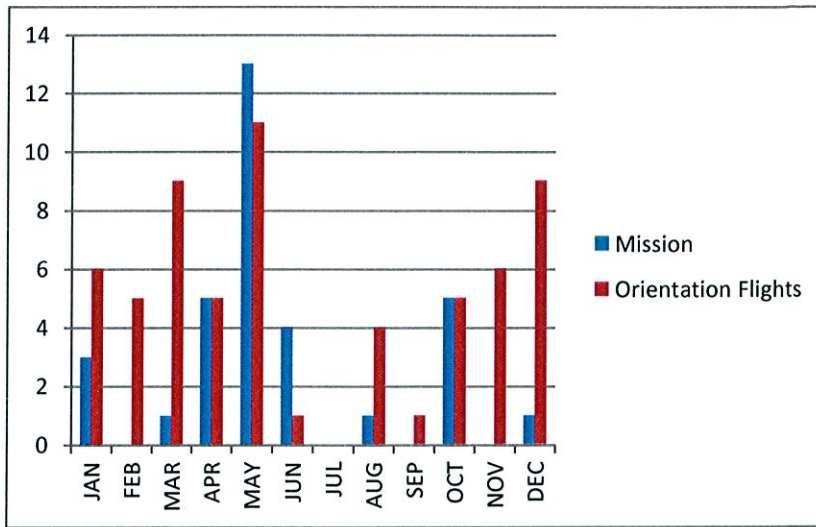

LVMPD Air Support Fly A-Long 2011-2013

2011	Mission	Orientation Flights
JAN	3	6
FEB	0	5
MAR	1	9
APR	5	5
MAY	13	11
JUN	4	1
JUL	0	0
AUG	1	4
SEP	0	1
OCT	5	5
NOV	0	6
DEC	1	9

2012	Mission	Orientation Flights
JAN	6	7
FEB	0	10
MAR	5	0
APR	5	8
MAY	2	11
JUN	3	9
JUL	2	6
AUG	3	1
SEP	0	4
OCT	8	3
NOV	0	12
DEC	0	8

Mission Related Flights: i.e. Radio repeater repairs, CSI photo flights, other law enforcement agencies, dignitary, secret service, FBI, FAA, POTUS, NTSB, Nellis AFB

Orientation Flights: Law Enforcement and civilian fly a-longs to familiarize an individual with the operations of Air Support and Search & Rescue Unit; examples include law enforcement, community members, Metro Foundation auction winners and media outlets.