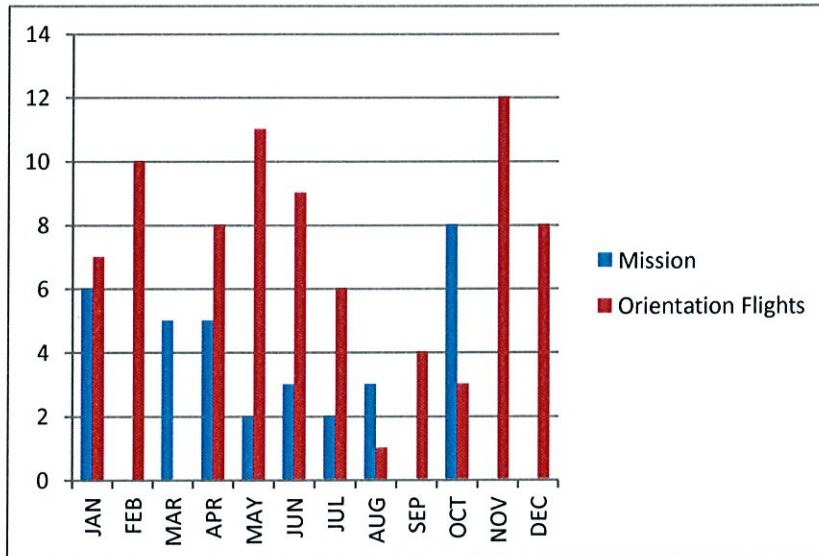

LVMPD Air Support Fly A-Long 2011-2013

2011	Mission	Orientation Flights
JAN	3	6
FEB	0	5
MAR	1	9
APR	5	5
MAY	13	11
JUN	4	1
JUL	0	0
AUG	1	4
SEP	0	1
OCT	5	5
NOV	0	6
DEC	1	9

2012	Mission	Orientation Flights
JAN	6	7
FEB	0	10
MAR	5	0
APR	5	8
MAY	2	11
JUN	3	9
JUL	2	6
AUG	3	1
SEP	0	4
OCT	8	3
NOV	0	12
DEC	0	8

Mission Related Flights: i.e. Radio repeater repairs, CSI photo flights, other law enforcement agencies, dignitary, secret service, FBI, FAA, POTUS, NTSB, Nellis AFB

Orientation Flights: Law Enforcement and civilian fly a-longs to familiarize an individual with the operations of Air Support and Search & Rescue Unit; examples include law enforcement, community members, Metro Foundation auction winners and media outlets.

LVMPD Air Support Fly A-Long 2011-2013

2013	Mission	Orientation Flights
JAN	5	10
FEB	3	5
MAR	0	9
APR	2	0
MAY	0	17
JUN	2	14
JUL	1	4
AUG	0	5
SEP	5	0
OCT	3	0
NOV	4	0
DEC	0	0