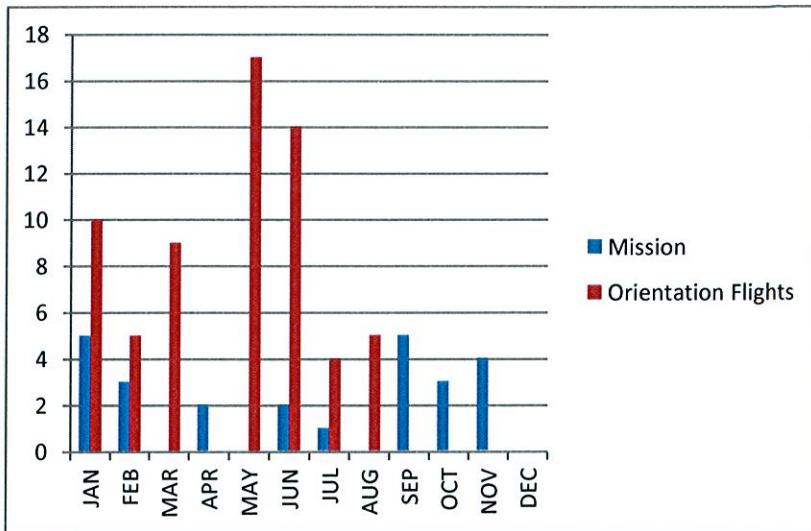

LVMPD Air Support Fly A-Long 2011-2013

2013	Mission	Orientation Flights
JAN	5	10
FEB	3	5
MAR	0	9
APR	2	0
MAY	0	17
JUN	2	14
JUL	1	4
AUG	0	5
SEP	5	0
OCT	3	0
NOV	4	0
DEC	0	0